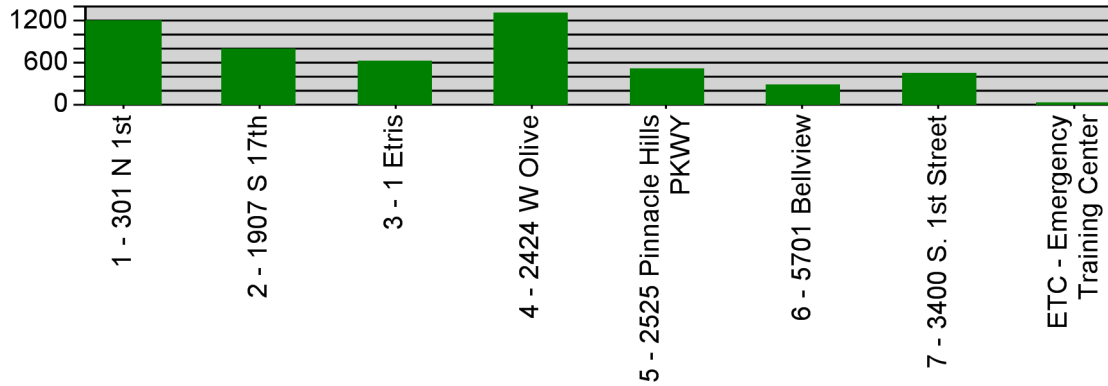

Rogers Fire Department

Rogers, AR

This report was generated on 6/5/2009 3:00:40 PM

Incidents per Station for Year

Year: 2008

STATION	# INCIDENTS
1 - 301 N 1st	1216
2 - 1907 S 17th	800
3 - 1 Etris	633
4 - 2424 W Olive	1336
5 - 2525 Pinnacle Hills PKWY	522
6 - 5701 Bellview	281
7 - 3400 S. 1st Street	461
ETC - Emergency Training Center	17

TOTAL: 5266

Only REVIEWED incidents included

emergencyreporting.com

Doc Id: 559

Page # 1